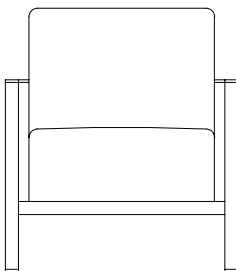

Cleaning and care

As most products are available in
a range of finishing options, please
request specific care instructions
from the showroom, depending on
your choice of finish.

676 W

755 D

768 H