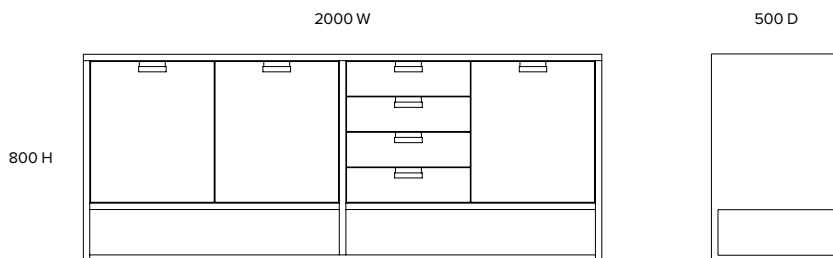

TONIC

Furniture and interior design

Anthony

Server
US001

Dimensions (mm)
2000 W
500 D
800 H

Materials
Solid oak / American walnut frame
and veneer carcass with satin
lacquer finish

Cleaning and care
As most products are available in
a range of finishing options, please
request specific care instructions
from the showroom, depending on
your choice of finish.

Studio
42 Seventh Avenue
Parktown North, Johannesburg
T +27 011 327 2028

Showroom
3 Desmond Road
Kramerville, Johannesburg
T +27 011 262 4506

---

info@tonicdesign.co.za
www.tonicdesign.co.za