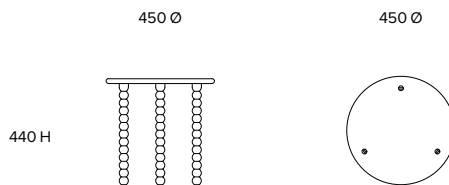

TONIC

Furniture and interior design

Bobble Round

Side table
ST029

Dimensions (mm)
450 Ø
440 H

Materials
Solid oak / American walnut
with oil finish

Cleaning and care
As most products are available in a range of finishing options, please request specific care instructions from the showroom, depending on your choice of finish.