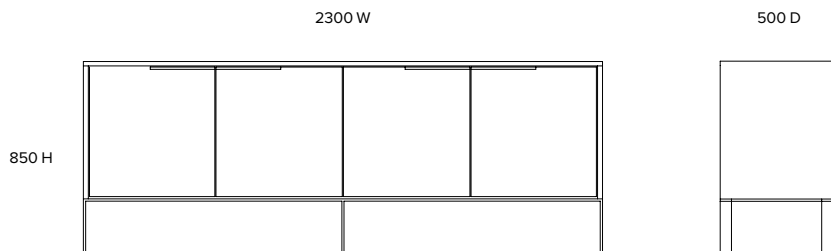

Studio

42 Seventh Avenue
Parktown North, Johannesburg
T +27 011 327 2028

Showroom

3 Desmond Road
Kramerville, Johannesburg
T +27 011 262 4506

---

info@tonicdesign.co.za
www.tonicdesign.co.za